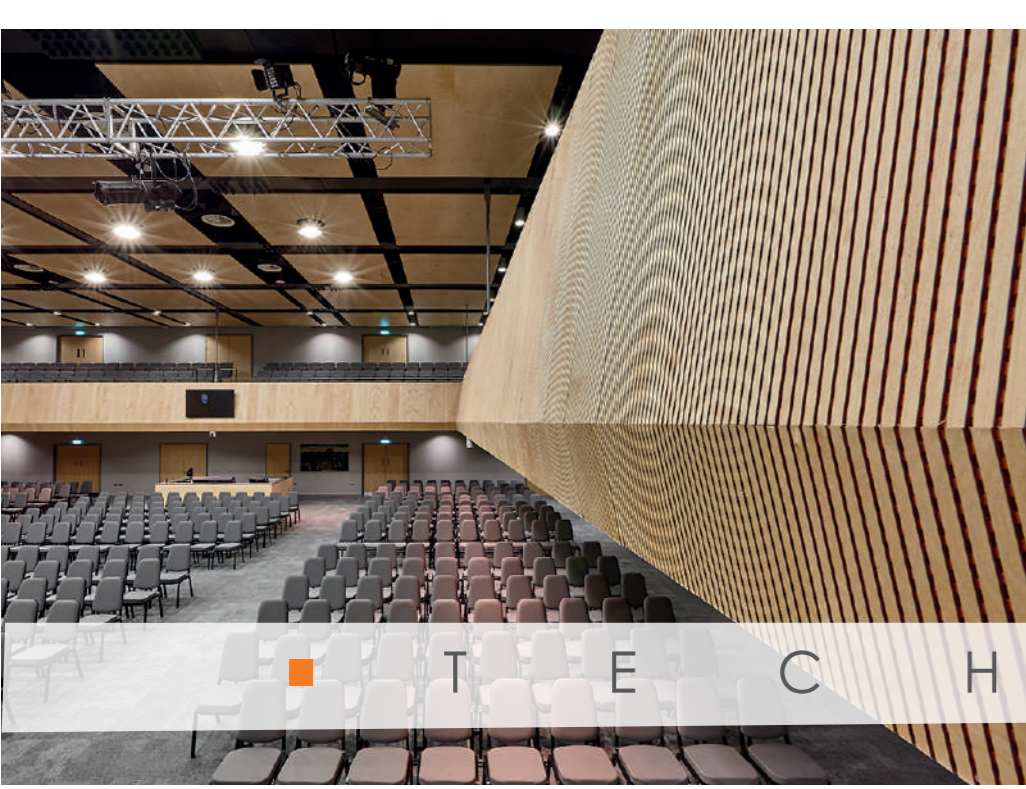

RASTREL MADERA + GRAPA
WOODEN STRIP + CRAMP

PERFIL OMEGA + GRAPA
OMEGA PROFILE + CRAMP

RASTREL MADERA
WOODEN STRIP

Medidas | Panel dimensions

TECHOS CEILINGS	MEDIDAS COMERCIALES COMMERCIAL SIZES	MEDIDAS REALES REAL SIZES
PERFIL OCULTO T-15 T-15 (9/16") concealed grid	1200x300 mm	1200x288 / 1200x256 mm
PERFIL SEMIVISTO T-15/T-24 T-15 (9/16") or T-24 (15/16") semi-exposed grid	1200x300 mm 1200x600 mm 600x600 mm	1194x294 mm 1194x594 mm 594x594 mm
PERFIL OCULTO T-24 + GRAPA T-24 (15/16") concealed grid + cramp	1200x300 mm 2400x300 mm	1200x288 / 1200x256 mm 2400x288 / 2400x256 mm