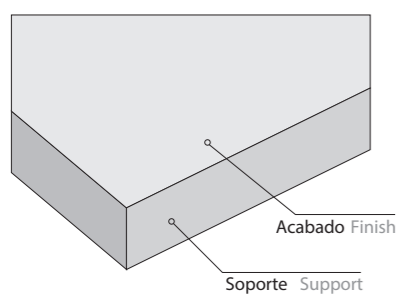

Soportes | Board core options