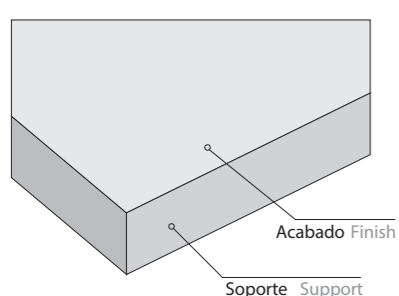

Soportes | Board core options