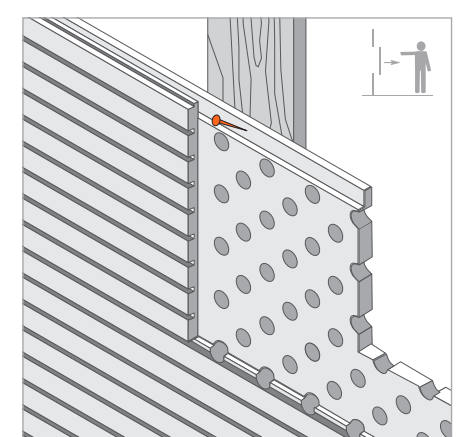

PERFIL SEMIVISTO T-15/T-24
T-15 (9/16") or T-24 (15/16") semi-exposed grid

PERFIL OCULTO T-24 + GRAPA
T-24 (15/16") concealed grid + cramp

RASTREL MADERA + GRAPA
WOODEN STRIP + CRAMP

PERFIL OMEGA + GRAPA
OMEGA PROFILE + CRAMP