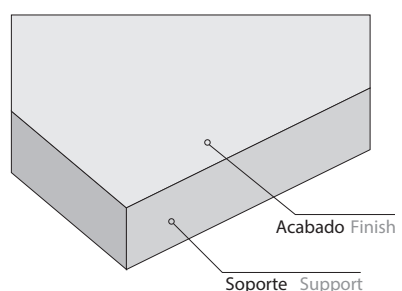

Soportes | Board core options