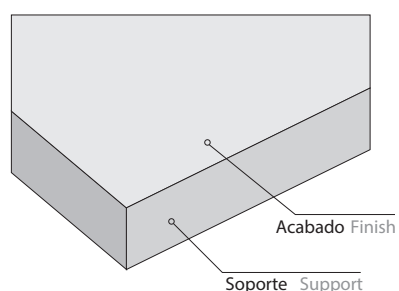

Soportes | Board core options