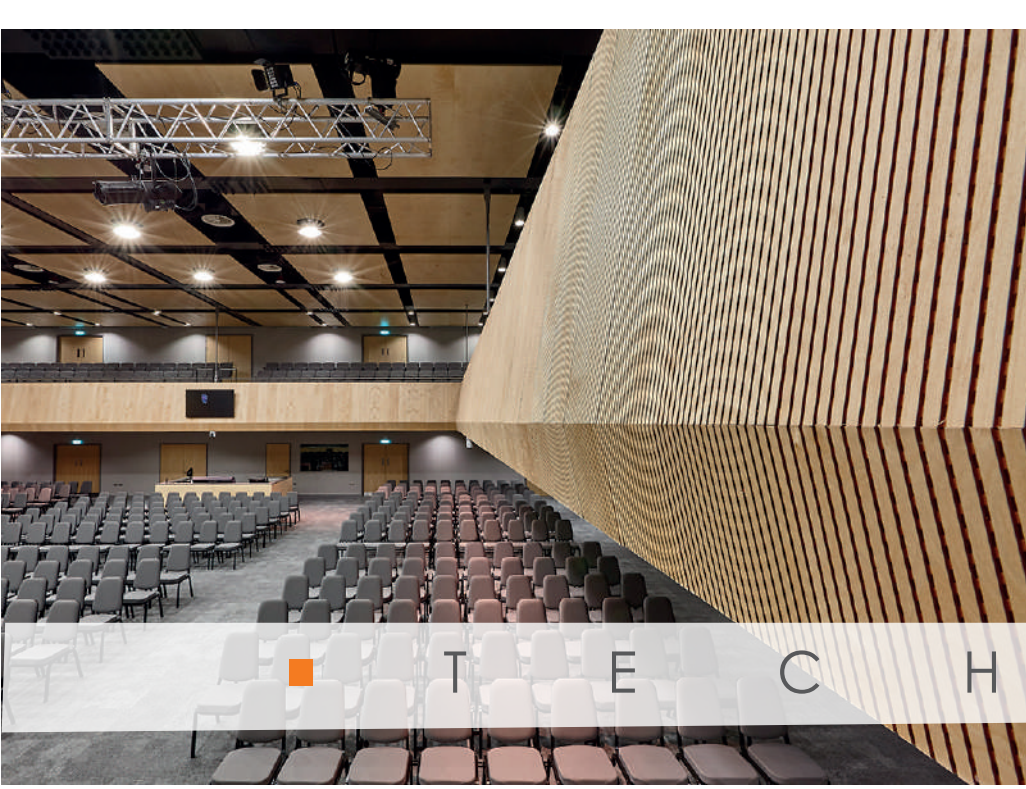

Medidas | Panel dimensions

TECHOS CEILINGS	MEDIDAS COMERCIALES COMMERCIAL SIZES	MEDIDAS REALES REAL SIZES
PERFIL OCULTO T-15 T-15 (9/16") concealed grid	1200x300 mm	1200x288 mm
PERFIL SEMIVISTO T-15/T-24 T-15 (9/16") or T-24 (15/16") semi-exposed grid	1200x300 mm 1200x600 mm 600x600 mm	1194x294 mm 1194x594 mm 594x594 mm
PERFIL OCULTO T-24 + GRAPA T-24 (15/16") concealed grid + cramp	1200x300 mm 2400x300 mm	1200x288 mm 2400x288 mm

PAREDES WALLS	MEDIDAS COMERCIALES COMMERCIAL SIZES	MEDIDAS REALES REAL SIZES
PERFIL OMEGA + GRAPA OMEGA FORM + FIXING CRAMP	1200x300 mm 2400x300 mm	1200x288 mm 2400x288 mm
RASTREL DE MADERA + GRAPA WOODEN STRIP + CRAMP		
RASTREL DE MADERA WOODEN STRIP		

Soportes | Board core options

- **MDF ESTÁNDAR** STANDARD MDF
- **MDF IGNÍFUGO** FIRE-RETARDANT MDF
- **MDF HIDRÓFUGO** MOISTURE-RESISTANT MDF

Aplicaciones especiales | Non-standard applications

Todos los modelos Spigoacoustic permiten la posibilidad de instalarse sobre superficies curvas y/o inclinadas.
All Spigoacoustic models allow for installation on curved or sloped surfaces.

*Radio mínimo 2 m para curvatura.
*Minimum curvature radius 2 m.

*Deben preverse rastreles de madera cada 200 mm máximo de distancia y el único método posible de instalaciones el claveteado sobre rastrel. Pueden emplearse opcionalmente grapas.

*For installation on sloped surfaces, installation shall be performed by nailing the panels on wooden battens placed at 200 mm spacing. Fixing cramps are optional.

*Requiere validación de nuestro departamento técnico. Subject to validation by our technical department.

Complementos | Complements