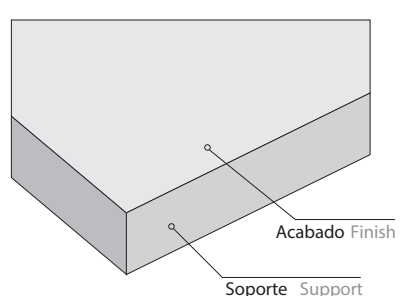

Soportes | Board core options