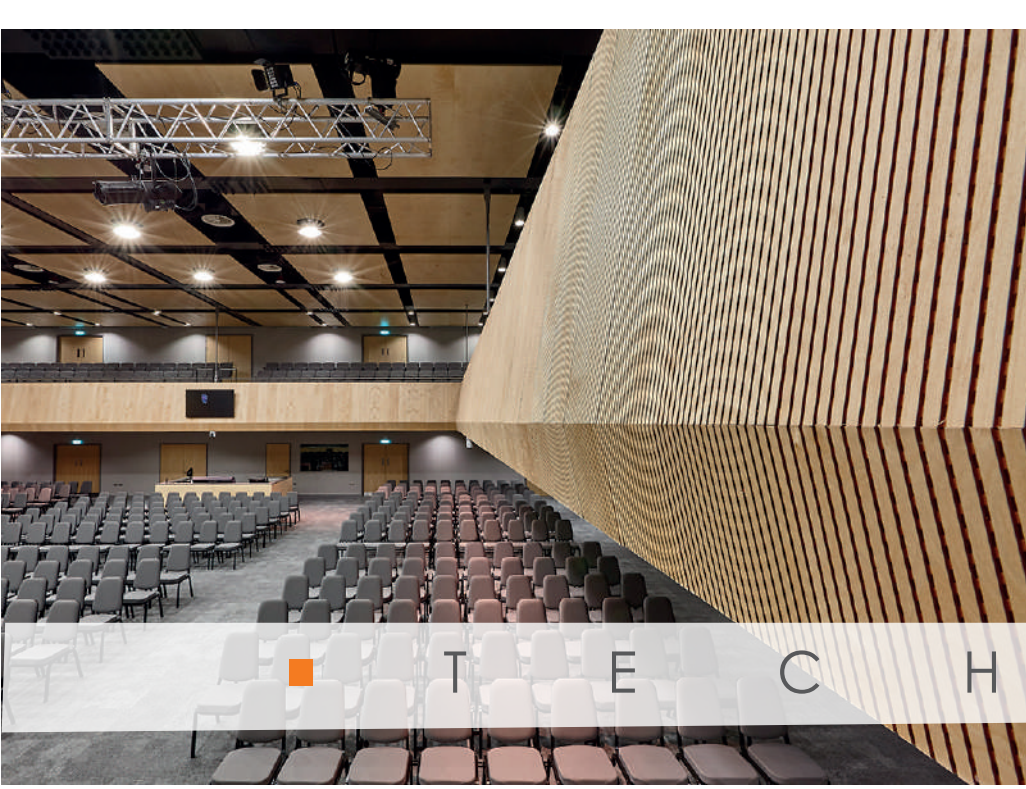

RASTREL MADERA + GRAPA
WOODEN STRIP + CRAMP

PERFIL OMEGA + GRAPA
OMEGA PROFILE + CRAMP

RASTREL MADERA
WOODEN STRIP

Medidas | Panel dimensions

TECHOS CEILINGS	MEDIDAS COMERCIALES COMMERCIAL SIZES	MEDIDAS REALES REAL SIZES
PERFIL OCULTO T-15 T-15 (9/16") concealed grid	1200x300 mm	1200x288 mm
PERFIL SEMIVISTO T-15/T-24 T-15 (9/16") or T-24 (15/16") semi-exposed grid	1200x300 mm 1200x600 mm 600x600 mm	1194x294 mm 1194x594 mm 594x594 mm
PERFIL OCULTO T-24 + GRAPA T-24 (15/16") concealed grid + cramp	1200x300 mm 2400x300 mm	1200x288 mm 2400x288 mm