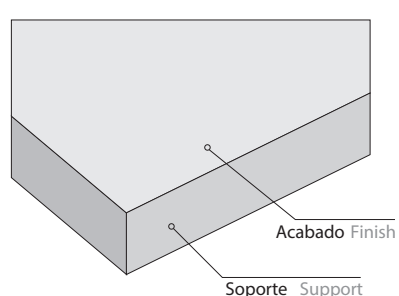

Soportes | Board core options