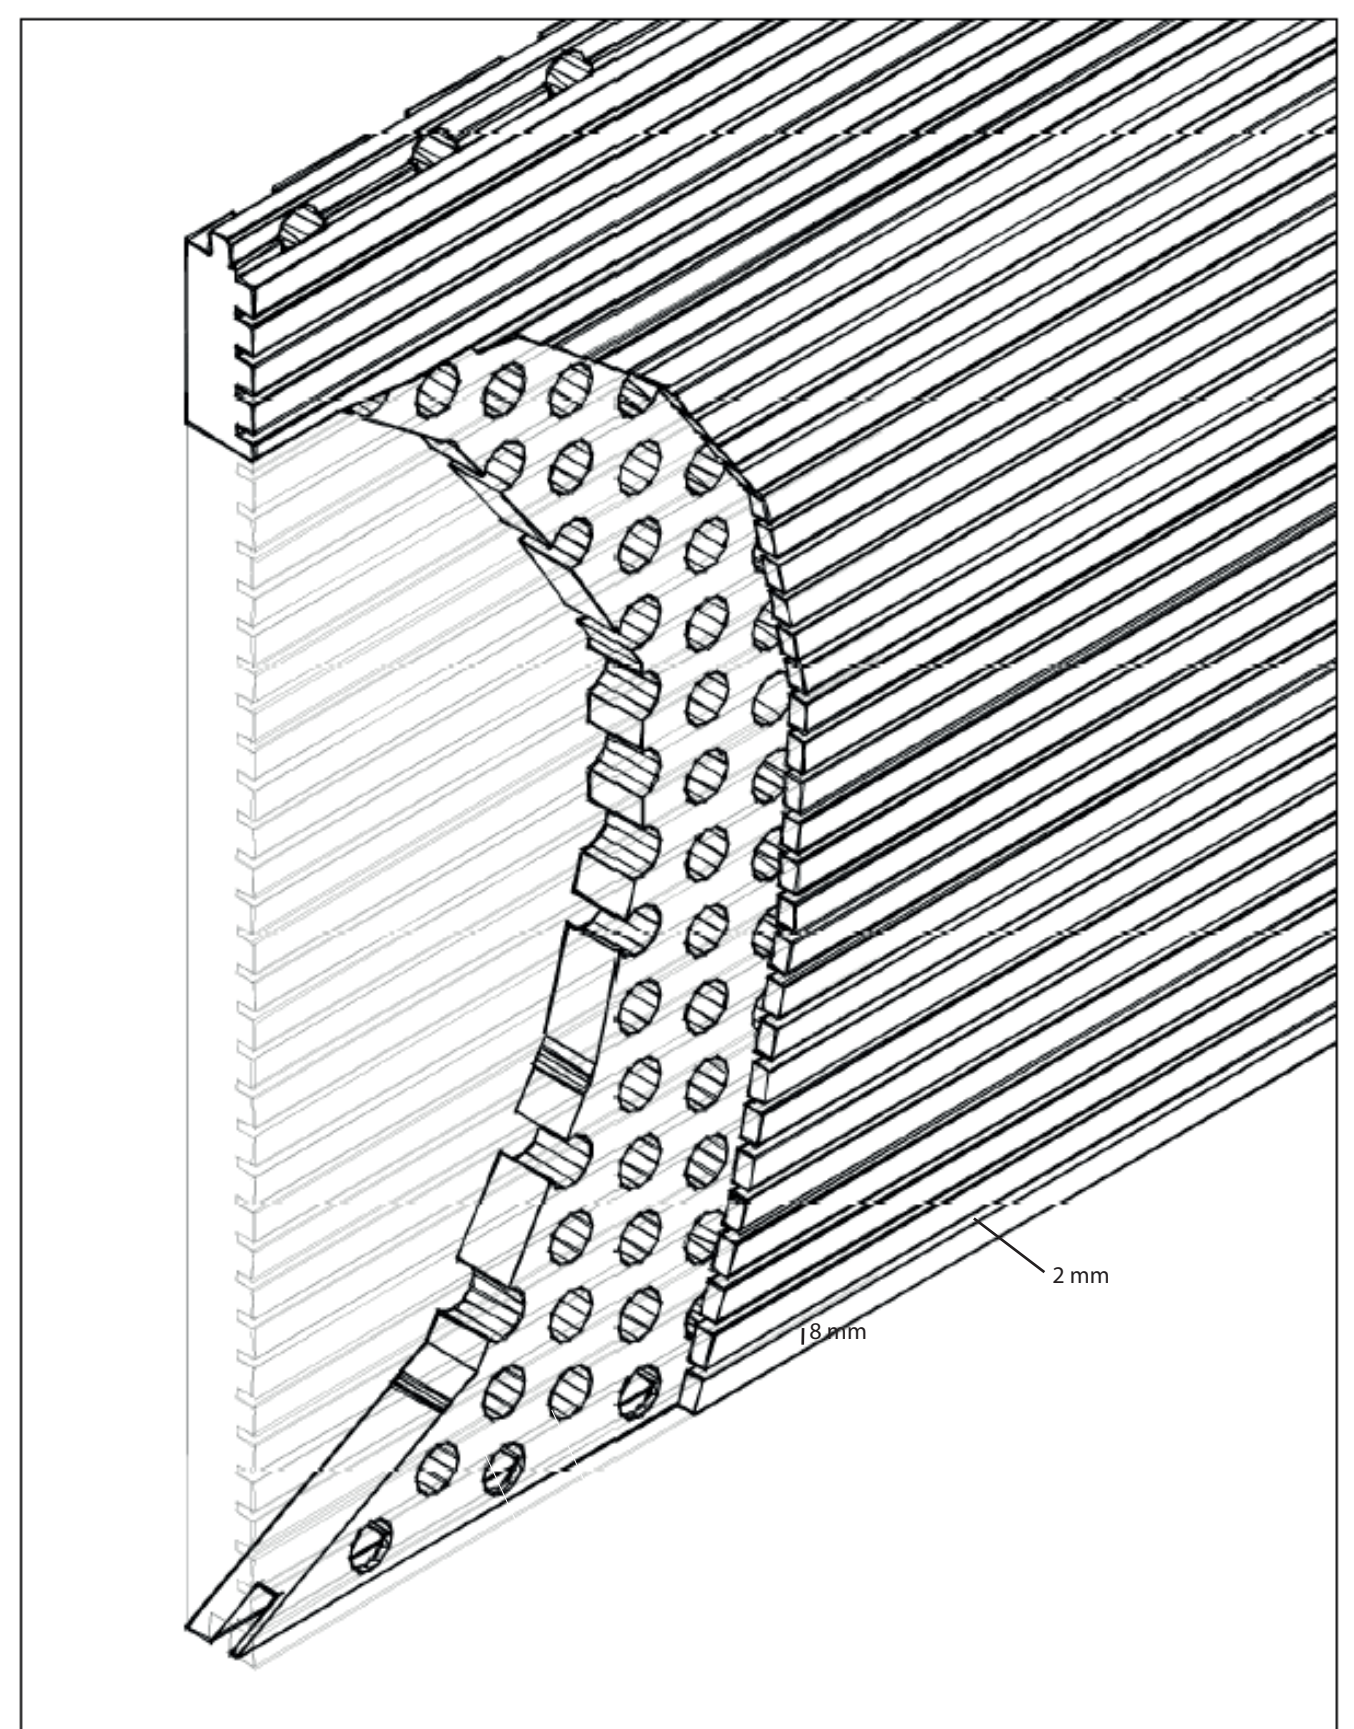

Detalle | Detail