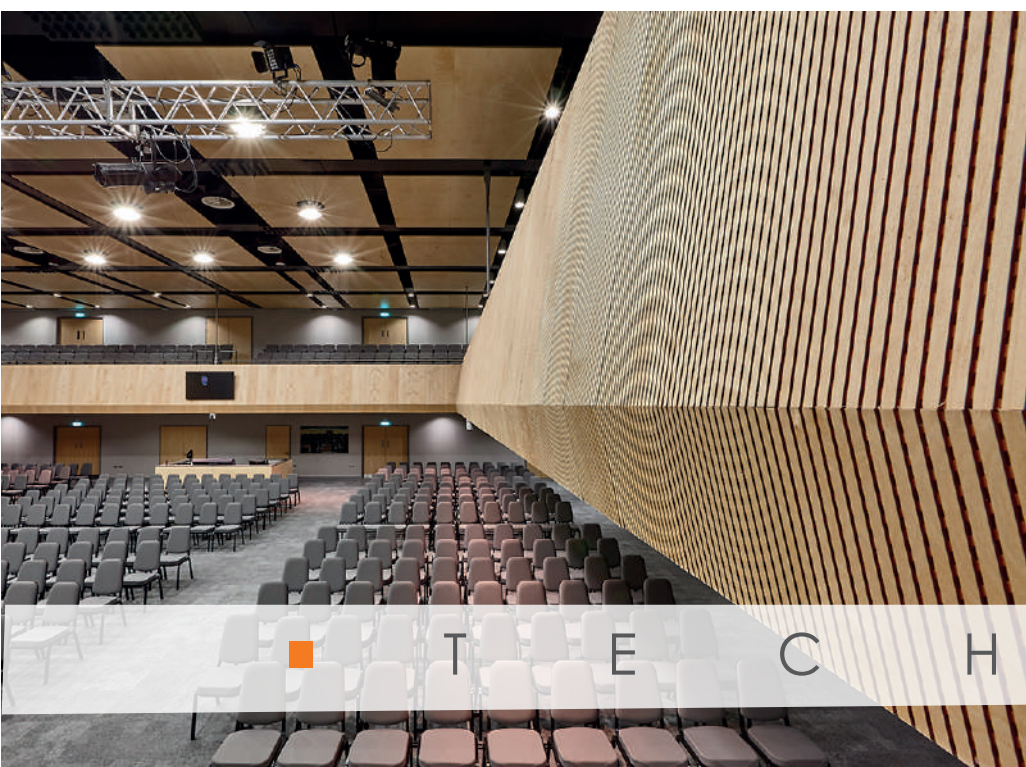

RASTREL MADERA + GRAPA
WOODEN STRIP + CRAMP

PERFIL OMEGA + GRAPA
OMEGA PROFILE + CRAMP

RASTREL MADERA
WOODEN STRIP

Medidas | Panel dimensions

TECHOS CEILINGS	MEDIDAS COMERCIALES COMMERCIAL SIZES	MEDIDAS REALES REAL SIZES
PERFIL OCULTO T-15 T-15 (9/16") concealed grid	1200x300 mm	1200x288 mm
PERFIL SEMIVISTO T-15/T-24 T-15 (9/16") or T-24 (15/16") semi-exposed grid	1200x300 mm 1200x600 mm 600x600 mm	1194x294 mm 1194x594 mm 594x594 mm
PERFIL OCULTO T-24 + GRAPA T-24 (15/16") concealed grid + cramp	1200x300 mm 2400x300 mm	1200x288 mm 2400x288 mm