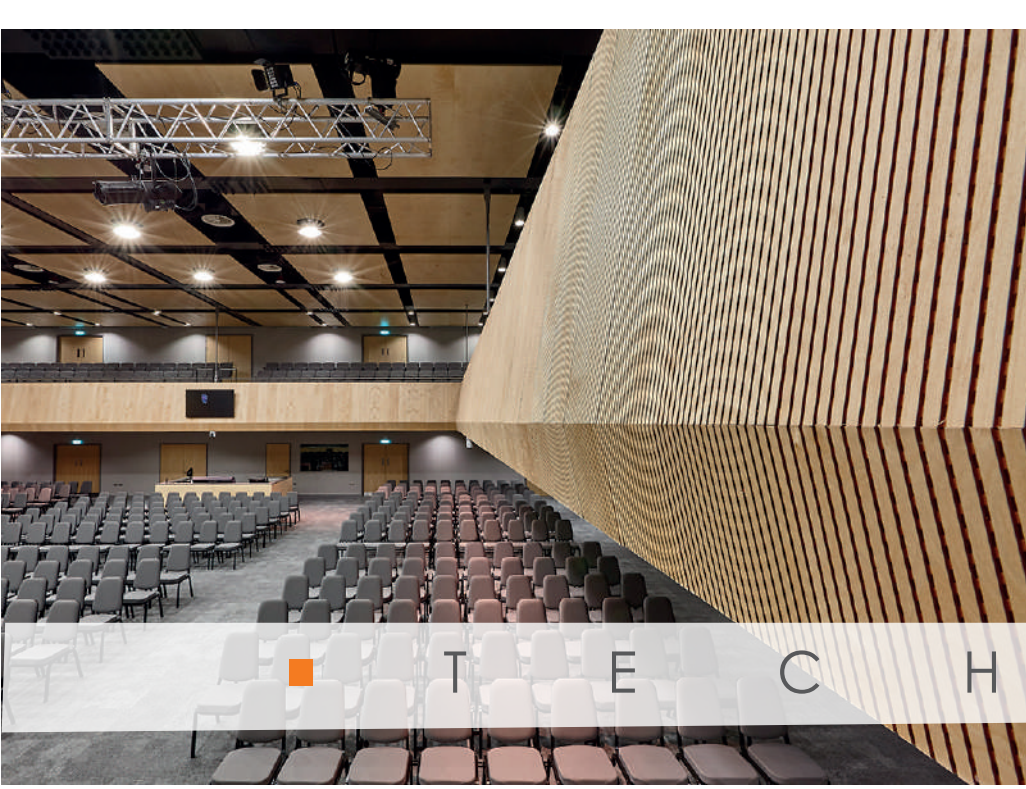

RASTREL MADERA + GRAPA
WOODEN STRIP + CRAMP

PERFIL OMEGA + GRAPA
OMEGA PROFILE + CRAMP

RASTREL MADERA
WOODEN STRIP

Medidas | Panel dimensions

TECHOS CEILINGS	MEDIDAS COMERCIALES COMMERCIAL SIZES	MEDIDAS REALES REAL SIZES
PERFIL OCULTO T-15 T-15 (9/16") concealed grid	1200x300 mm	1200x288 / 1200x256 mm
PERFIL SEMIVISTO T-15/T-24 T-15 (9/16") or T-24 (15/16") semi-exposed grid	1200x300 mm 1200x600 mm 600x600 mm	1194x294 mm 1194x594 mm 594x594 mm
PERFIL OCULTO T-24 + GRAPA T-24 (15/16") concealed grid + cramp	1200x300 mm 2400x300 mm	1200x288 / 1200x256 mm 2400x288 / 2400x256 mm