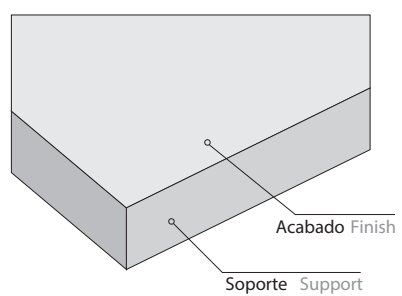

Soportes | Board core options