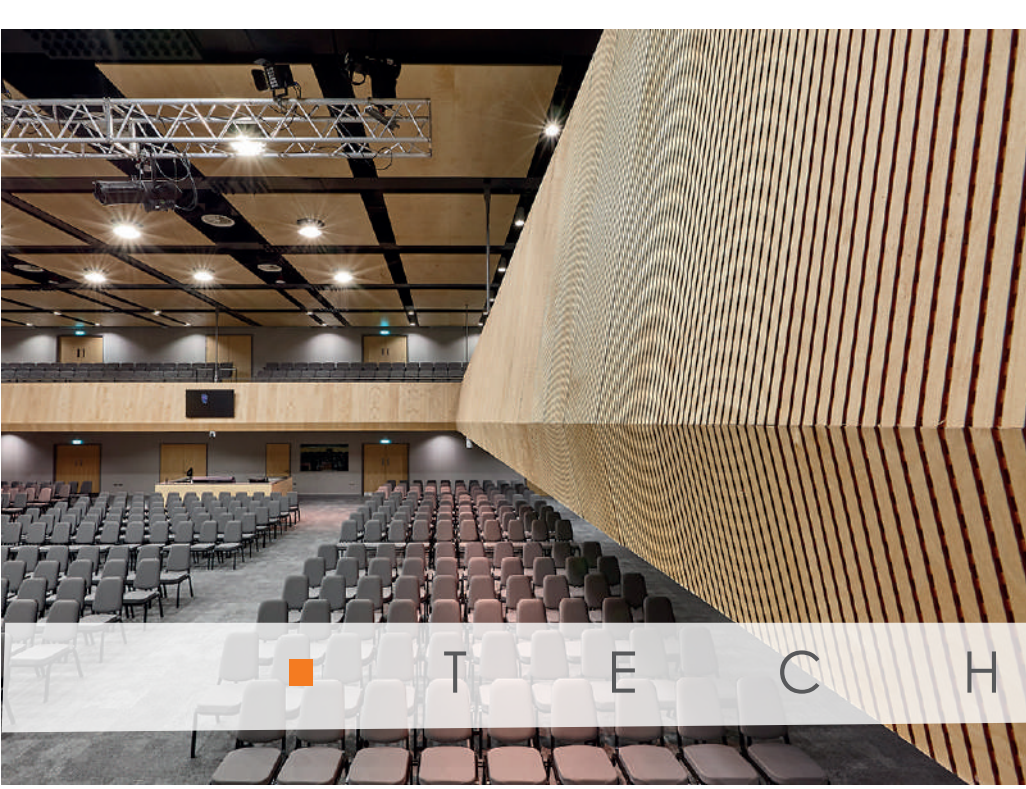

RASTREL MADERA + GRAPA
WOODEN STRIP + CRAMP

PERFIL OMEGA + GRAPA
OMEGA PROFILE + CRAMP

RASTREL MADERA
WOODEN STRIP

Medidas | Panel dimensions

TECHOS CEILINGS	MEDIDAS COMERCIALES COMMERCIAL SIZES	MEDIDAS REALES REAL SIZES
PERFIL OCULTO T-15 T-15 (9/16") concealed grid	1200x300 mm	1200x288 mm
PERFIL SEMIVISTO T-15/T-24 T-15 (9/16") or T-24 (15/16") semi-exposed grid	1200x300 mm 1200x600 mm 600x600 mm	1194x294 mm 1194x594 mm 594x594 mm
PERFIL OCULTO T-24 + GRAPA T-24 (15/16") concealed grid + cramp	1200x300 mm 2400x300 mm	1200x288 mm 2400x288 mm